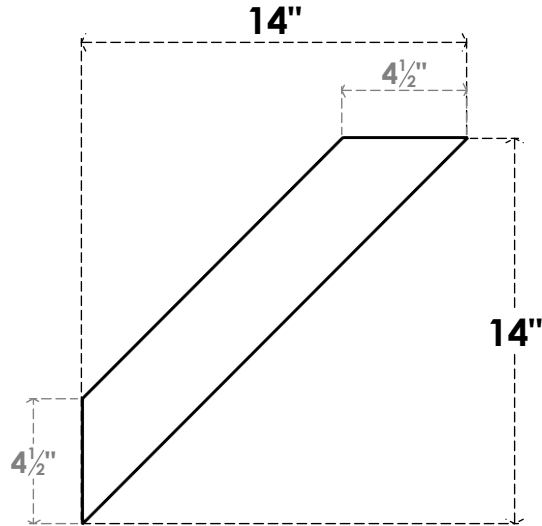

ITEM NUMBER: BRCPC050X14000X1400TRA

5"W X 14"D X 14"H TRADITIONAL ARCHITECTURAL GRADE PVC CLOSED BRACE

SIDE PROFILE

FRONT PROFILE

ISOMETRIC

EKENA MILLWORK
2300 WEST MAIN ST.
CLARKSVILLE, TX 75426
TOLL FREE: 866-607-0453
WWW.EKENAMILLWORK.COM