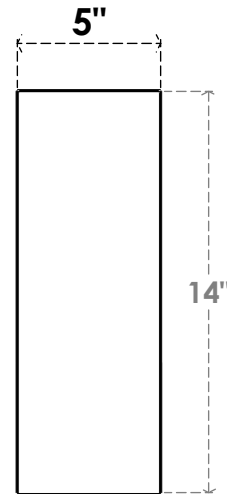

ITEM NUMBER: BRCPC050X14000X1400TRA

5"W X 14"D X 14"H TRADITIONAL ARCHITECTURAL GRADE PVC CLOSED BRACE

SIDE PROFILE

FRONT PROFILE

ISOMETRIC

EKENA MILLWORK
2300 WEST MAIN ST.
CLARKSVILLE, TX 75426
TOLL FREE: 866-607-0453
WWW.EKENAMILLWORK.COM