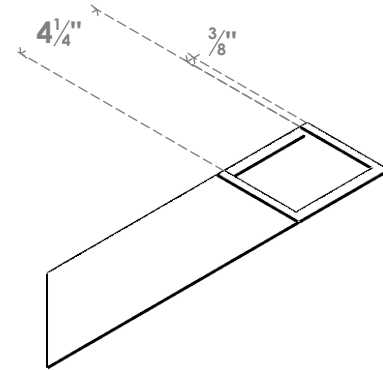

ITEM NUMBER: BRCPC050X14000X1400TRA

5"W X 14"D X 14"H TRADITIONAL ARCHITECTURAL GRADE PVC CLOSED BRACE

SIDE PROFILE

FRONT PROFILE

ISOMETRIC

EKENA MILLWORK
2300 WEST MAIN ST.
CLARKSVILLE, TX 75426
TOLL FREE: 866-607-0453
WWW.EKENAMILLWORK.COM